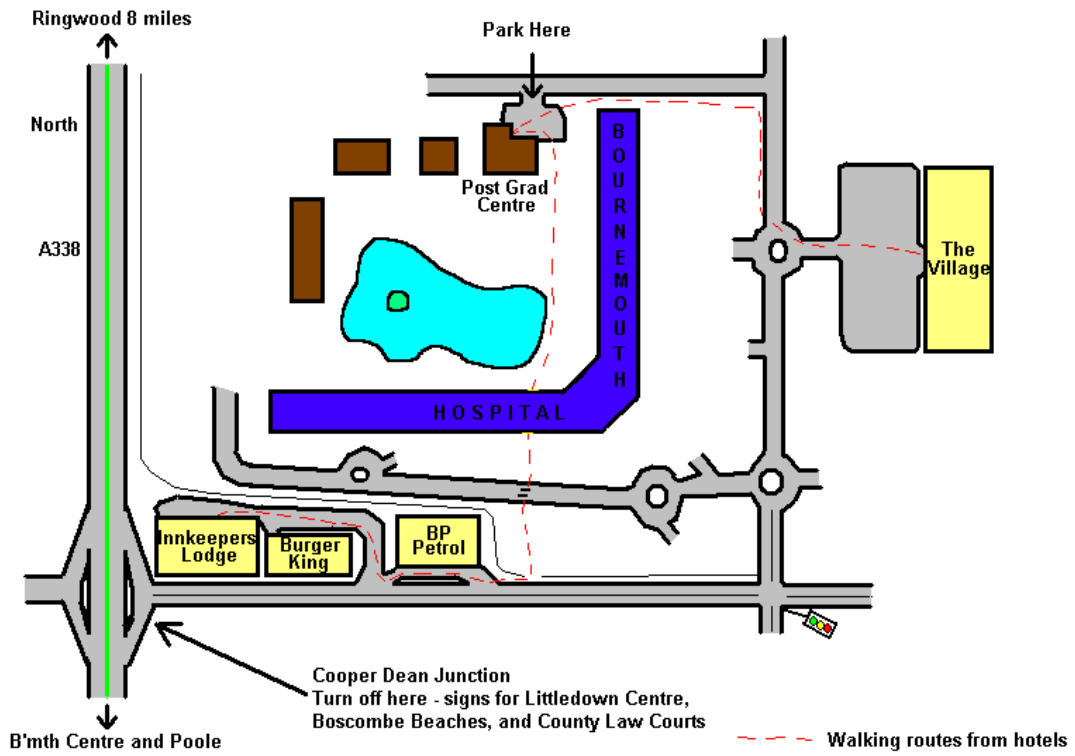

Taxi journey from Bournemouth Airport to Royal Bournemouth Hospital costs approximately £10-11 and takes 20-25 minutes

Good rail links to Bournemouth Station. Taxi journey from Bournemouth Station to Royal Bournemouth Hospital costs approximately £8-9 and takes 15-20-minutes.

Good rail links from Southampton Airport (Rail station at Airport terminal) to Bournemouth Station - then taxi to Royal Bournemouth Hospital.

Hotels in immediate vicinity of Royal Bournemouth Hospital - 5 minute walk

<http://www.bournemouth.co.uk/site/accommodation>

- Bournemouth Railway Station
- Cooper Dean Roundabout (see larger scale map)
- Royal Bournemouth Hospital, Inkeepers lodge and The Village Hotel
- Bournemouth Airport